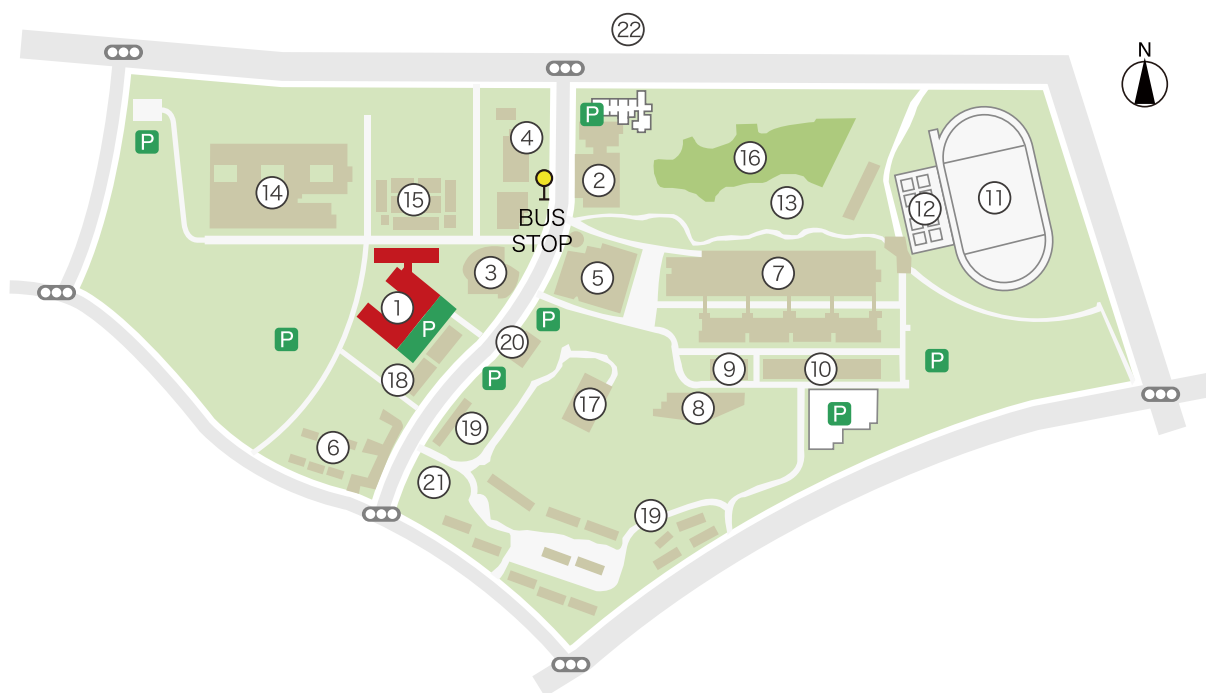

Kitakyushu Science and Research Park (detailed map)

- ① Graduate School of Life Science and Systems Engineering, Kyushu Institute of Technology
- ② Media Center
- ③ Conference Center
- ④ Collaboration Center
- ⑤ Gymnasium
- ⑥ Residences for Faculty Members
- ⑦ Faculty of Environmental Engineering, the University of Kitakyushu
- ⑧ Energy Center
- ⑨ Instrumentation Center, the University of Kitakyushu
- ⑩ Special Experiment Ward, the University of Kitakyushu
- ⑪ Exercise Ground
- ⑫ Tennis Courts
- ⑬ Club Tower
- ⑭ Graduate School of Information, Production and Systems, Waseda University
- ⑮ Kyushu laboratory, Advanced Research Institute for Science and Engineering, Waseda University
- ⑯ Hanamura Pond
- ⑰ Water Supply Pond
- ⑱ IT Advancement Center
- ⑲ Apartment Complex for International Students
- ⑳ Semiconductor Center
- ㉑ Business Venture Support Center
- ㉒ Technology Development Interchange Center